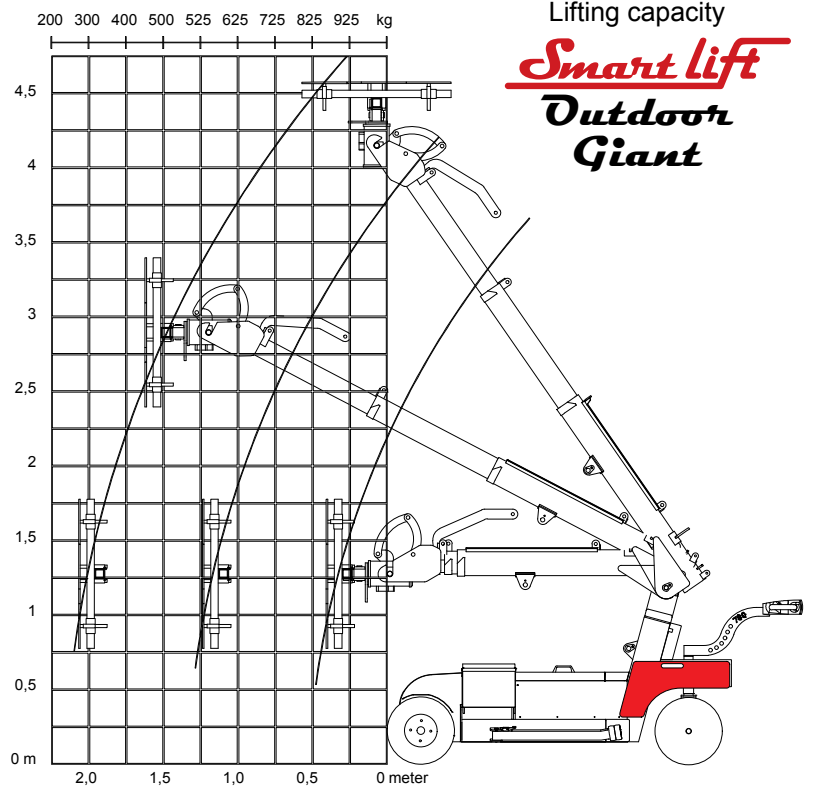

NEW
lifting device

SL 780 Outdoor Giant

Another rough terrain novelty
for outdoor and indoor use

Giant lifting
height
and reach

Lifts and handles almost a ton

Large window sections for your
new building is now easily and
precisely lifted by the new
SL 780 Outdoor Giant.

*The wide tires
make the machine
extremely suitable
for cross-country
use*

*The Smartlift
shows its strength
at a demonstration*

- 2 vacuum circuits with 2 pumps
- For rough terrain with frontwheel drive and big wheels. Electronic brake
- Manoevrable with dual rear wheels
- Lifting height 4200 mm (centre of yoke)
- Remote control for all hydraulic functions
- Waterproof according to ip65

The multifunktiyonel, hydraulic rotary head

The Smartlift has side shift for exact adjustment of the window

The Smartlift has hydraulic movements in all directions

Remote control for all hydraulic functions

Technical data

Description	Value
Total weight	1300 kg
Total height	1550 mm
Total width (min)	1010 mm
Total length (min)	2820 mm
Telescoping of arm	2 x 830 mm
Speed regulation	Stepless high/low
Side shift	100 mm
Vacuum system	2 circuits
Lifting height, ceiling installation	4600 mm
Charging voltage	230 volt
Integrated charger	
Charging time 25-100%	Approx. 10 hours
Batteries (4 x 12 v) 24 volt	4 x 134 A AGM
Running period	Approx. 8 hours
Frontwheel drive	2000 Watt-AC
Brake	Electric
Suctions pads	4 x Ø 400 mm og 2 x Ø 300 mm
Automatic suction	2 vacuum pumps
Lifting capacity, telescopic arm in/extended	850 kg/270 kg