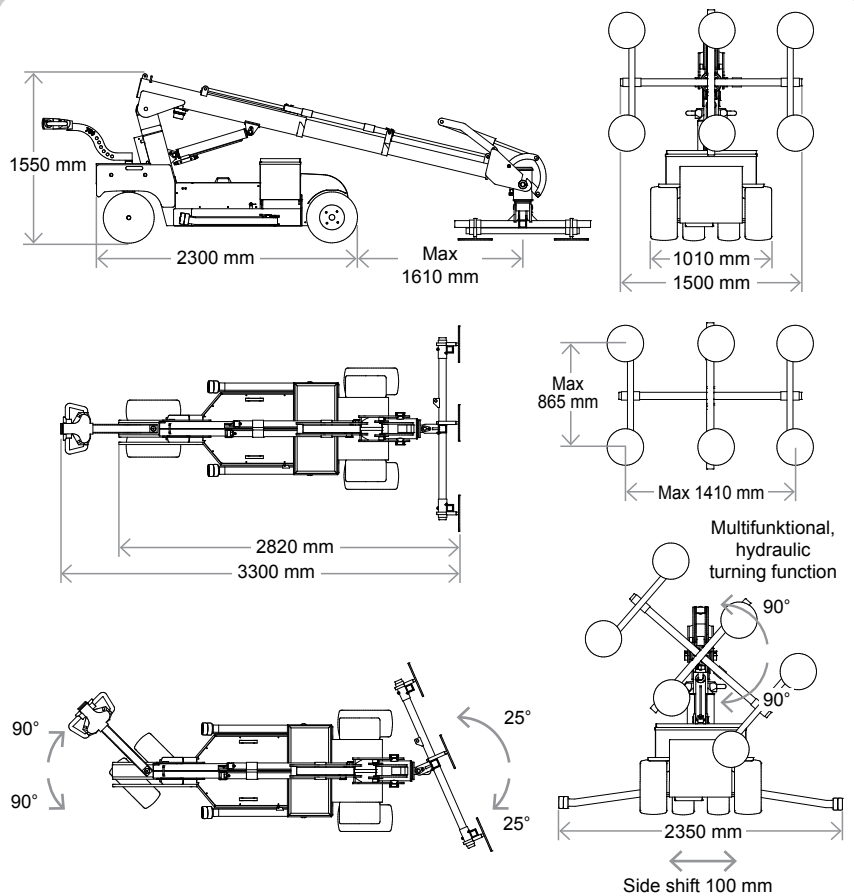

*The wide tires
make the machine
extremely suitable
for cross-country
use*

*The Smartlift
shows its strength
at a demonstration*

- 2 vacuum circuits with 2 pumps
- For rough terrain with frontwheel drive and big wheels. Electronic brake
- Manoevrable with dual rear wheels
- Lifting height 4200 mm (centre of yoke)
- Remote control for all hydraulic functions
- Waterproof according to ip65

The multifunktiyonel, hydraulic rotary head

The Smartlift has side shift for exact adjustment of the window

The Smartlift has hydraulic movements in all directions

Remote control for all hydraulic functions

Technical data

Description	Value
Total weight	1300 kg
Total height	1550 mm
Total width (min)	1010 mm
Total length (min)	2820 mm
Telescoping of arm	2 x 830 mm
Speed regulation	Stepless high/low
Side shift	100 mm
Vacuum system	2 circuits
Lifting height, ceiling installation	4600 mm
Charging voltage	230 volt
Integrated charger	
Charging time 25-100%	Approx. 10 hours
Batteries (4 x 12 v) 24 volt	4 x 134 A AGM
Running period	Approx. 8 hours
Frontwheel drive	2000 Watt-AC
Brake	Electric
Suctions pads	4 x Ø 400 mm og 2 x Ø 300 mm
Automatic suction	2 vacuum pumps
Lifting capacity, telescopic arm in/extended	850 kg/270 kg