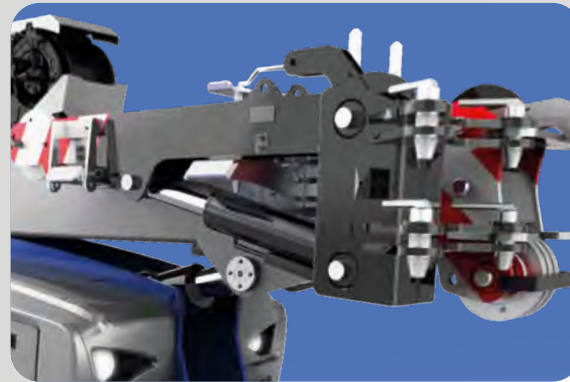

JIB RIPIEGABILE
Foldable fly Jib / Flechette pliable
faltbarer Ausleger / Pluma plegable