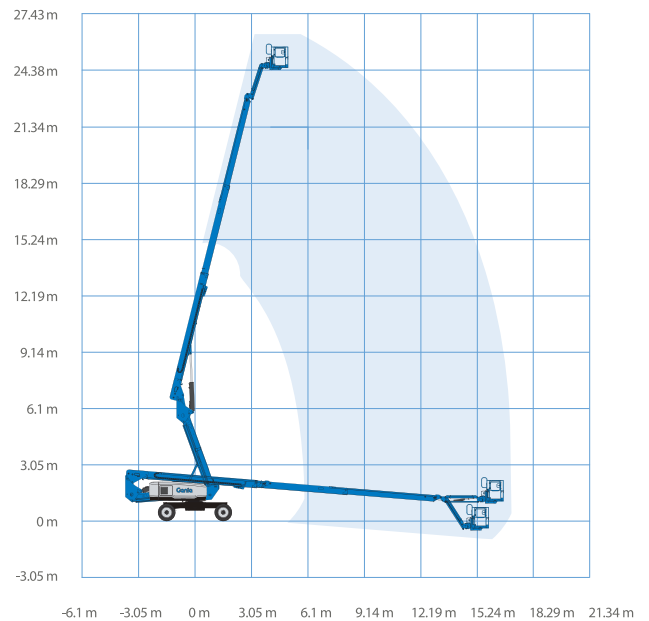

Energie source

Power	Diesel
Hydraulic tank capacity (l)	87
Fuel tank capacity (l)	114

- ✔ Suitable for outdoor use
- ✔ Driveable at full height
- ✔ High gradeability
- ✔ Tracked drive