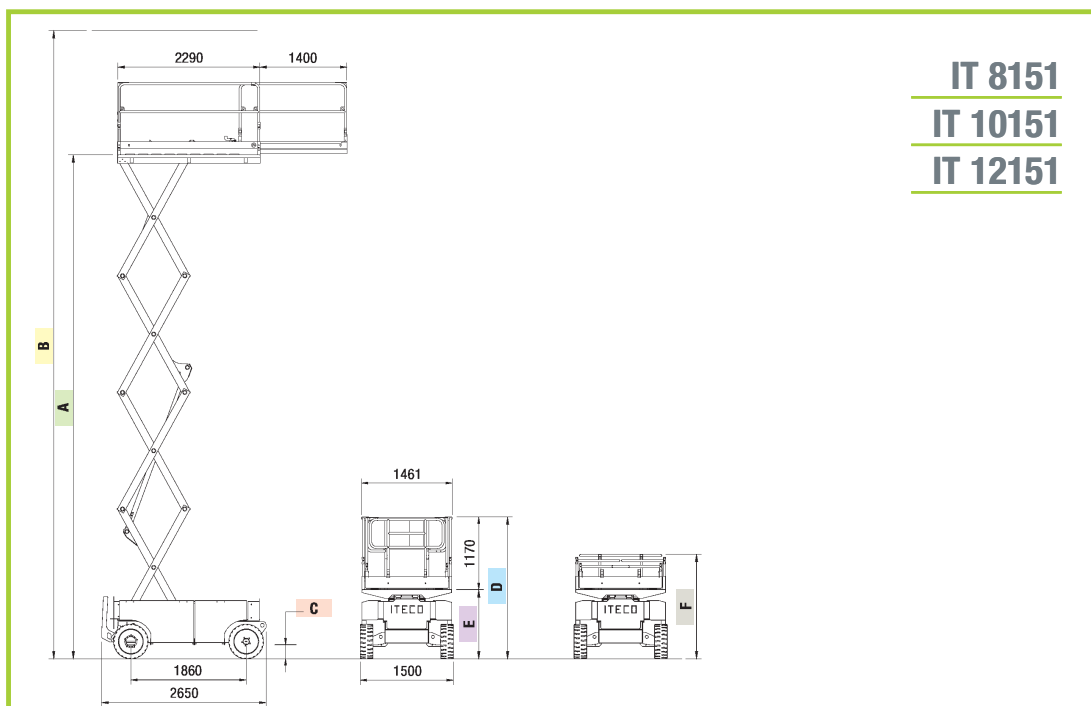

series IT

151

new range

IT 8151

IT 10151

IT 12151

iteco 

The logo for iteco, featuring the brand name in a bold, dark blue sans-serif font. To the right of the text is a stylized green silhouette of a giraffe with its neck raised and front legs slightly apart.

Overall dimensions

Series IT 151

Technical specifications

		IT 8151	IT 10151	IT 12151
A	mm	8000	9900	11800
B	mm	10000	11900	13800
C	mm	225	225	225
D	mm	2280	2410	2540
E	mm	1110	1240	1370
F	mm	1680	1810	1940
Capacity IT 8151 (including 3 people)	kg	400		
Capacity IT 10151 - IT 12151 (including 2 people)	kg		350	300
Electric drive motors	V/kW	24 / 3,0	-	-
Hydraulic power pack	V/kW	24 / 3,0	48 / 5,0	48 / 5,0
Traction battery	V/Ah	24 / 320	48 / 320	48 / 320
Battery weight	kg	4 x 55	2 x 236	2 x 236
Battery charger	V/A	24 / 40	48 / 40	48 / 40
Oil tank capacity	l	16	40	40
Traction speed	km/h	0 -:- 4	0 -:- 4	0 -:- 4
Safety traction speed	km/h	0,6	0,7	0,7
Gradeability	%	25	25	25
Internal steering radius	m	2,1	2,1	2,1
External steering radius	m	4,1	4,1	4,1
Tyre dimensions	mm	559x203x406	559x203x406	559x203x406
Tyre type		cushion 22x8x16	cushion 22x8x16	cushion 22x8x16
Max side/longitudinal tilt angle	degrees	2 / 3	2 / 3	2 / 3
Total weight	kg	2860	3900	4400