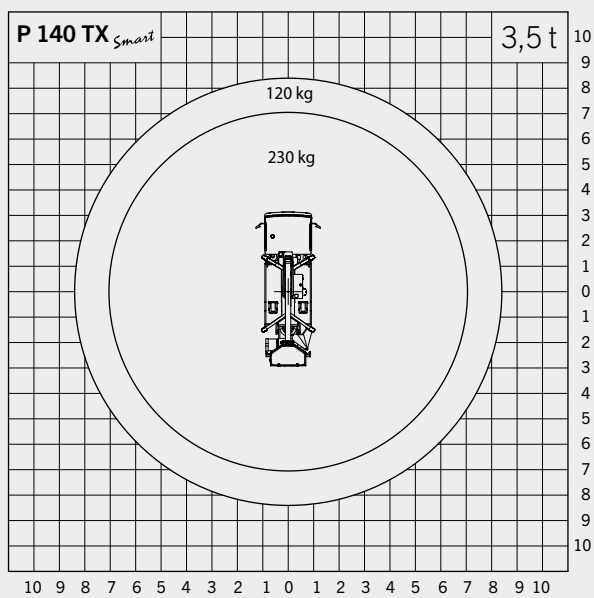

P 140 TX *Smart*

PALFINGER

LIFETIME EXCELLENCE

FAST AND SAFE OPERATION WITH MINIMUM SPACE REQUIREMENT

P 140 TX *Smart*

WORKING DIAGRAMS

DIMENSIONS