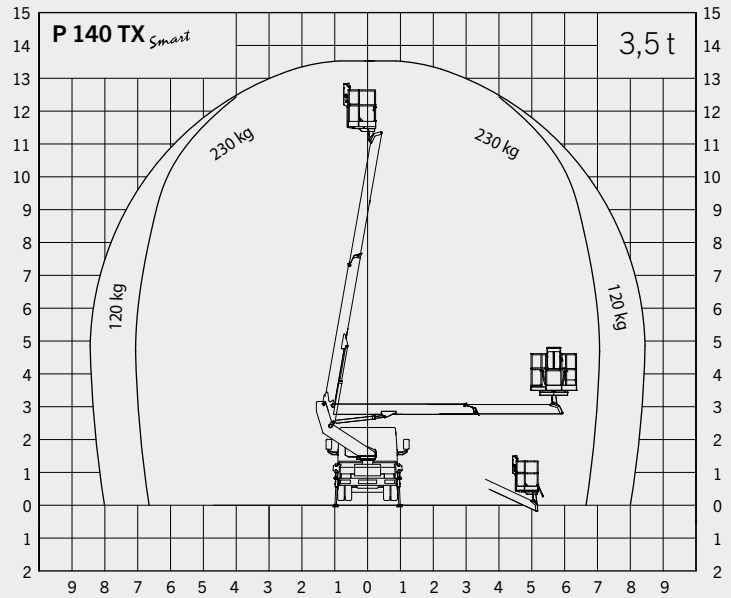

P 140 TX *Smart*

PALFINGER

LIFETIME EXCELLENCE

FAST AND SAFE OPERATION WITH MINIMUM SPACE REQUIREMENT

P 140 TX *Smart*

WORKING DIAGRAMS

DIMENSIONS